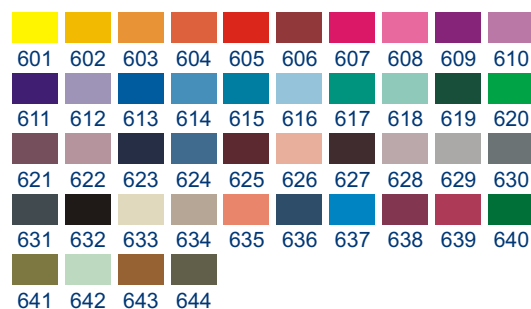

Features

- Printed Opti-Twist™ nylon
- Custom designs, logos or messages
- 44 standard colour choices
- 5 standard sizes
- Bespoke colours and sizes available
- Fully washable up to 40°C
- Anti-slip nitrile rubber backing
- 2 years guarantee against faults

Standard sizes

85 x 120 cm
85 x 150 cm
85 x 300 cm
115 x 175 cm
115 x 240 cm

Bespoke sizes up to 200 x 650 cm

Colours

Matco
D I R E C T

Matco Direct Limited
Tel: 0161 962 5944

Vantage House
26a Northenden Road, Sale, Manchester
M33 3BR