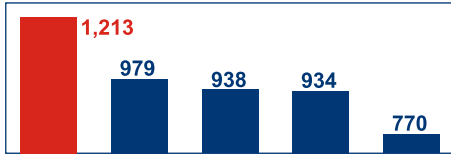

Washable Super-Mat®

superior performance delivered by double action scraping and wiping

Removes up to 50% more dirt!

Super-Mat® versus competitive mats

Grams of test soil retained per square metre of mat sample after 500 laboratory controlled test steps by a mechanical foot tracker.

Product Information

Introducing the first ever washable mat to combine fine heat-set fibres with heavy duty fibres to create a dual action Super-Mat®.

Powerful scraping fibres remove heavy, coarse soils and heat set fine fibres catch dusty soils and absorb moisture.

The cost of removing just one kilo of tracked-in dirt from a building can be €1200 or more. The Super-Mat® will not only reduce this cost but will also protect your investment in carpeting, hardwood and wax finished floors.

Features

- 4 standard colour choices
- 5 standard sizes
- Bespoke sizes available
- Bleach & fade resistant
- Fully washable up to 60°C
- Anti-slip nitrile rubber backing

Sizes

- 85 x 120 cm
- 85 x 150 cm
- 85 x 300 cm
- 115 x 175 cm
- 115 x 240 cm