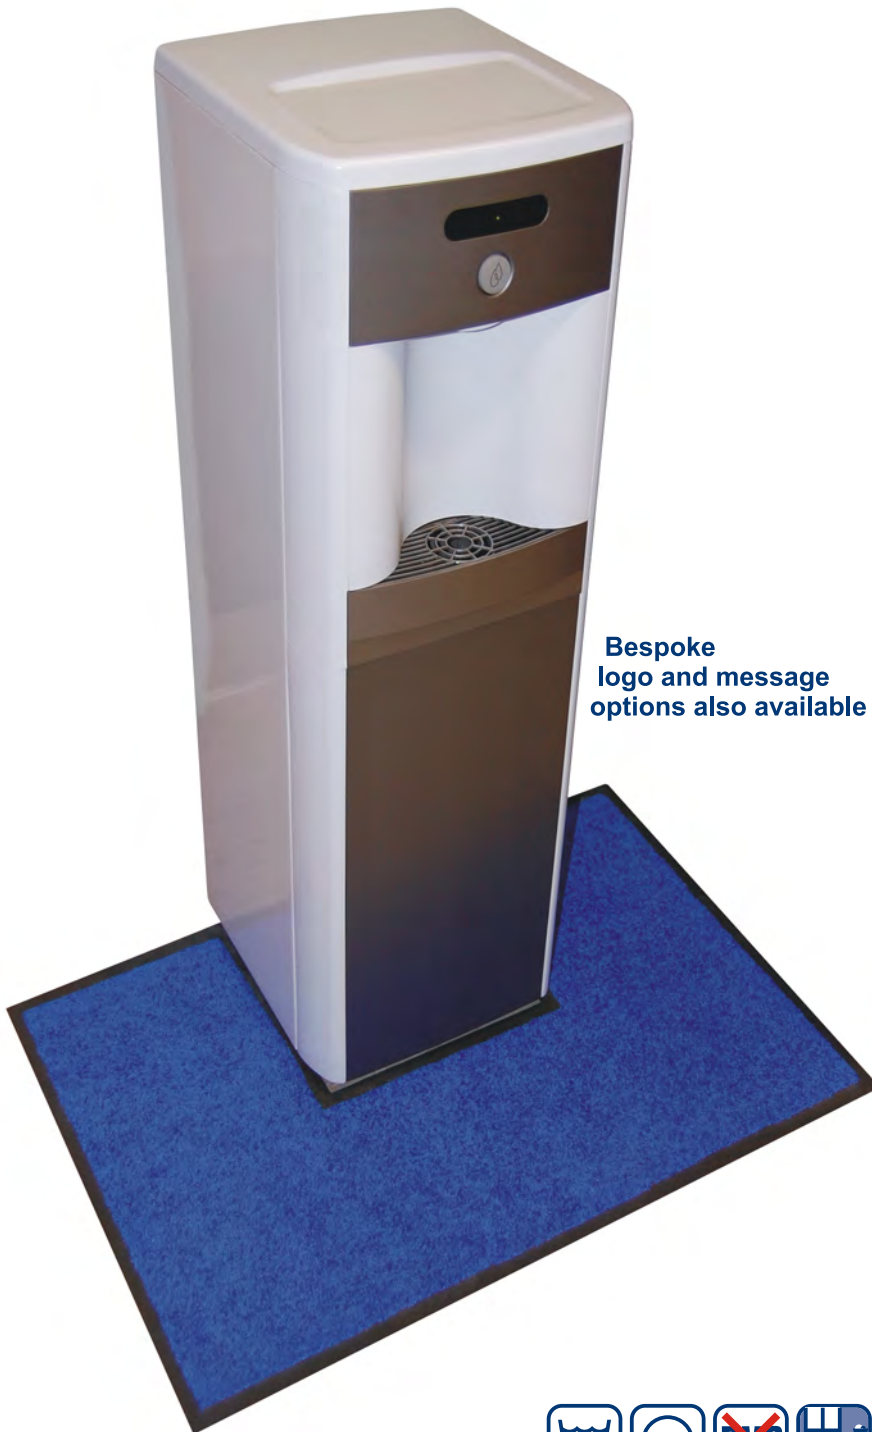

Overall mat size= 60 x 90cm

(a) notch depth=

(b) notch width=

Colour=

Bespoke
logo and message
options also available