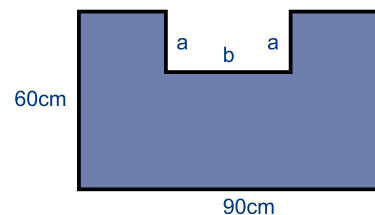

Size

The overall mat size is 60 x 90cm with a bespoke notch size to suit your model of water cooler or other appliance.

Colours

875	047	012	014	178	959	858	474	029	111
018	043	880	134	964	040	013	869	155	048
016	952	005	157	004	175	612	002	610	102

Overall mat size= 60 x 90cm

(a) notch depth=

(b) notch width=

Colour=

Bespoke
logo and message
options also available

Matco
D I R E C T

Matco Direct Limited
Tel: 0161 962 5944

Vantage House
26a Northenden Road, Sale, Manchester
M33 3BR